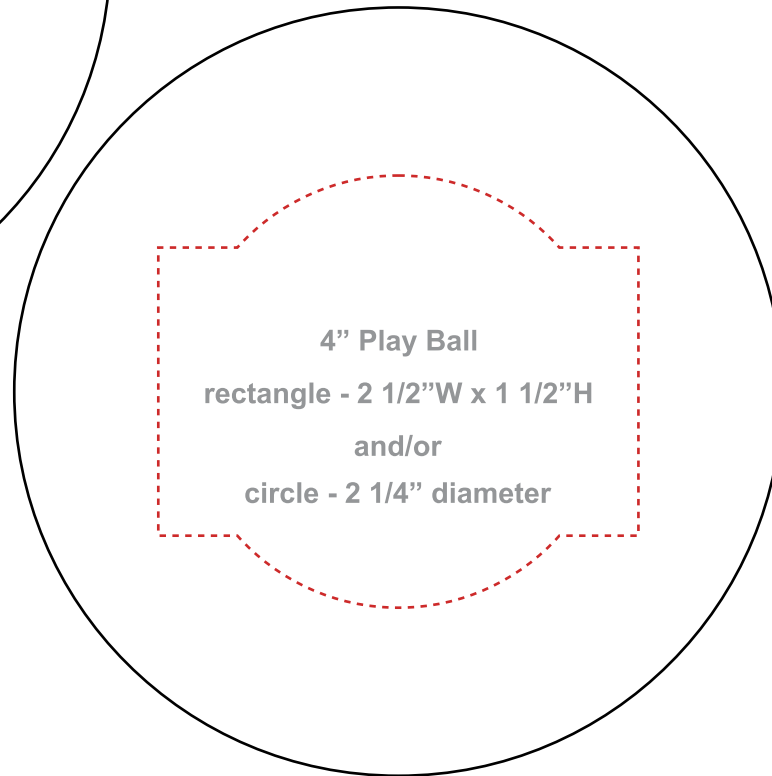

Small Play Balls

Imprint Method: Pad Print

————— Product size = 4" in diameter.

----- Standard Side #1 = 2 1/2"W x 1 1/2"H
and/or 2 1/4" in diameter.

----- Standard Side #2 = 2 1/2"W x 1 1/2"H
and/or 2 1/4" in diameter.

Side 1

Side 2

4 spot color max.

DUE TO OUR PRINTING PROCESS,
EXACT REGISTRATION IS IMPOSSIBLE.
PLEASE BE AWARE THAT THE SEPARATE
COLORS MAY MOVE IN ANY DIRECTION
OR ANGLE. NO TWO PRODUCTS WILL
PRINT IDENTICALLY.

Actual Size