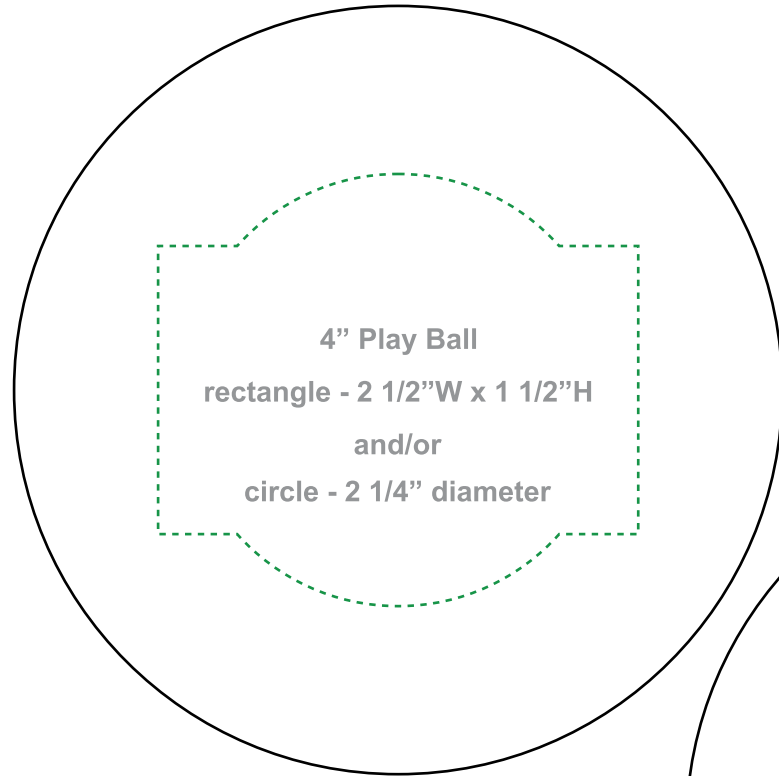

Small Play Balls

Imprint Method: Pad Print

————— Product size = 4" in diameter.

----- Standard Side #1 = 2 1/2"W x 1 1/2"H
and/or 2 1/4" in diameter.

----- Standard Side #2 = 2 1/2"W x 1 1/2"H
and/or 2 1/4" in diameter.

Side 1

Side 2

4 spot color max.

DUE TO OUR PRINTING PROCESS,
EXACT REGISTRATION IS IMPOSSIBLE.
PLEASE BE AWARE THAT THE SEPARATE
COLORS MAY MOVE IN ANY DIRECTION
OR ANGLE. NO TWO PRODUCTS WILL
PRINT IDENTICALLY.

Actual Size